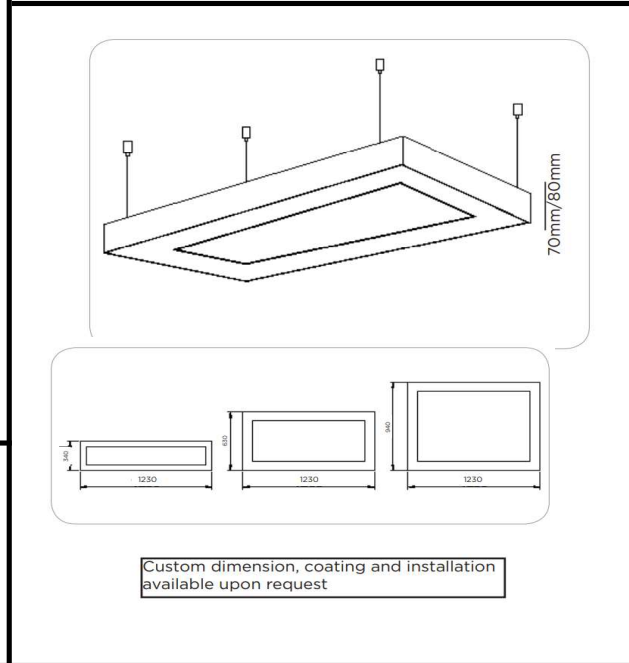

Dimension diagram

Remarks:-

Address: Plot #7 Saroorpur-Nangla Industrial Area,Ballabgarh-Sohna Road,Faridabad-121005
Email: info@sovitron.com