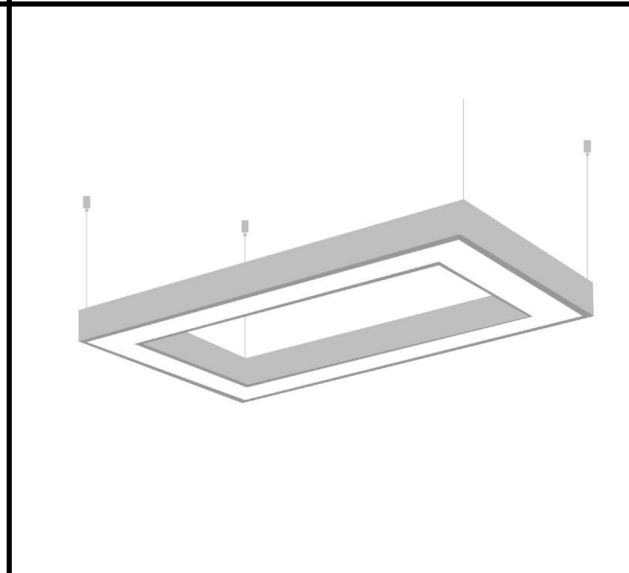

Sovitron Interior Pvt.Ltd.

Model Name	Rectangle Ring Pendant / DLARRECDPD-35
Description	Architectural Light

Technical description	Image
-----------------------	-------

Dimension	L=Customised H=60/90/95mm
Frame	Aluminium
Color Tempertaure	4000K
Power	35 W
Total Luminous Flux	3150 lm
Efficacy	90 lm/W
IP rating	50
Color Rendering	≥80
Mounting	Pendant
Optics	White Opal Diffuser
Dimming	NON-Dimmable
Operating Voltage	220-240 VAC
Standard Lifetime	L70 minimum at 50,000 burning hours